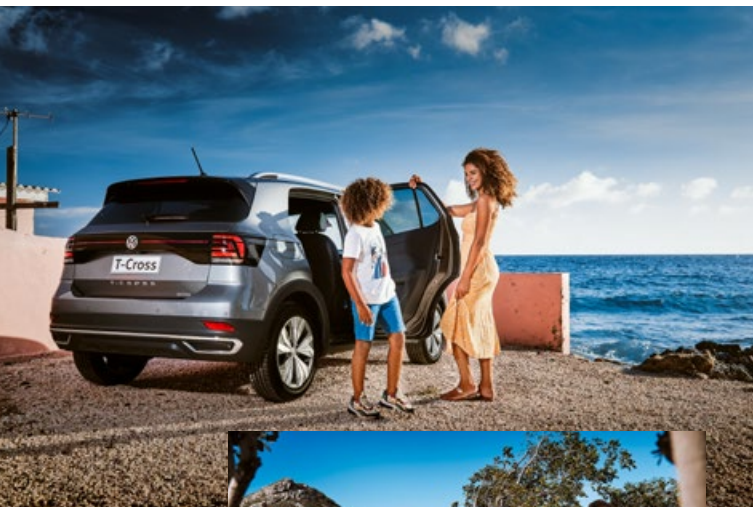

Add color to your life.

T-Cross

#MoreThan1Thing

Features.

Trend-Line

- 1.0 TSI, 116 HP
- 6 speed automatic transmission
- 17" Alloy wheels
- Halogen headlamps with separate LED DRL and tail lights
- Fog lamps with cornering light
- Electric foldable exterior mirror
- Black roof rails
- Hill hold control
- Multi-collision brake
- Power lock doors with remote control and alarm
- Multi-functional steering wheel
- 6.5" Touch screen multimedia radio with USB, AUX, SD and Bluetooth
- App Connect/ Android Auto/ Mirror Link
- Rear seat with 60/40 split foldable
- Cloth interior
- Climatic air conditioning
- Side and front airbags
- Rearview camera
- Park distance control front and rear

Comfort-Line

- 1.0 TSI, 116 HP
- 6 speed automatic transmission
- 17" Alloy wheels
- Full LED headlamps LED and tail lights
- Front grille (glossy black with chrome inserts)
- Keyless entry & push button start
- Multi-functional steering wheel (leather wrapped)
- Shift paddles on steering wheel
- Cruise control
- 10" Infotainment display (VW Play)
- Beats premium sound
- LED ambient lighting
- Climatic air conditioning
- Park assist

High-Line

- 1.0 TSI, 116 HP
- 6 speed automatic transmission
- Roof rails in silver anodized
- Additional chrome inserts
- Panoramic sunroof
- Active info display (virtual cockpit)
- Coming and leaving home function
- Auto-dimming interior mirror
- Light and rain sensor
- Seats in leather trim